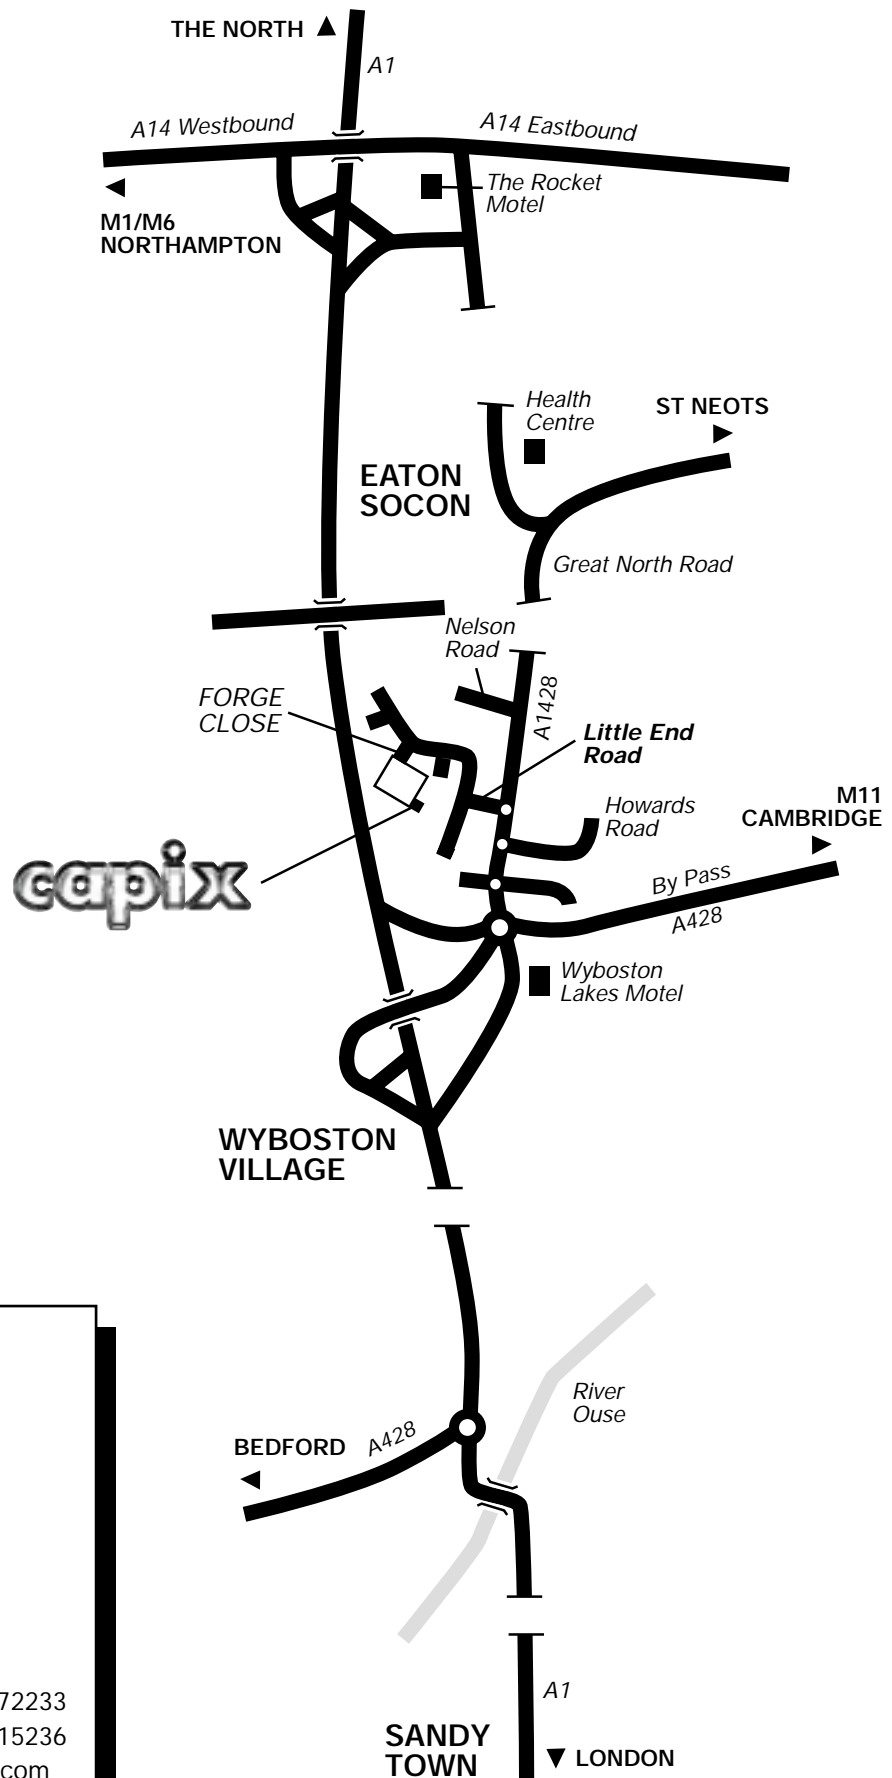

capix - HOW TO FIND US

capix

Capix Limited
Forge Close
Little End Road
Eaton Socon
Cambridgeshire
PE19 8TP

Tel: +44 (0)1480 472233
Fax: +44 (0)1480 215236
E-mail: info@capix.com
Web: www.capix.com